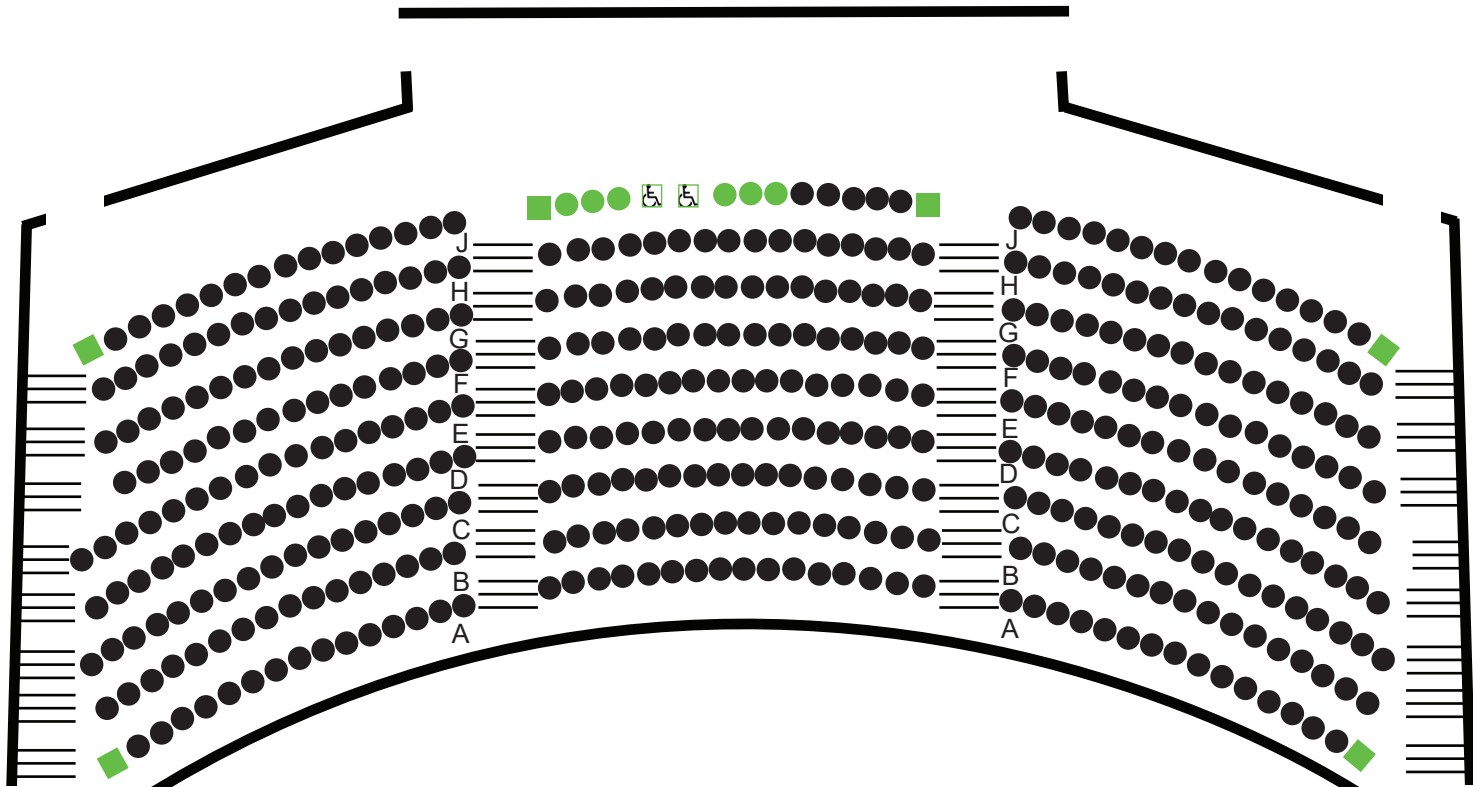

Delta Hall at The Eccles Theater

Tier Two

STAGE

Box M

Tier Three

Box N

STAGE