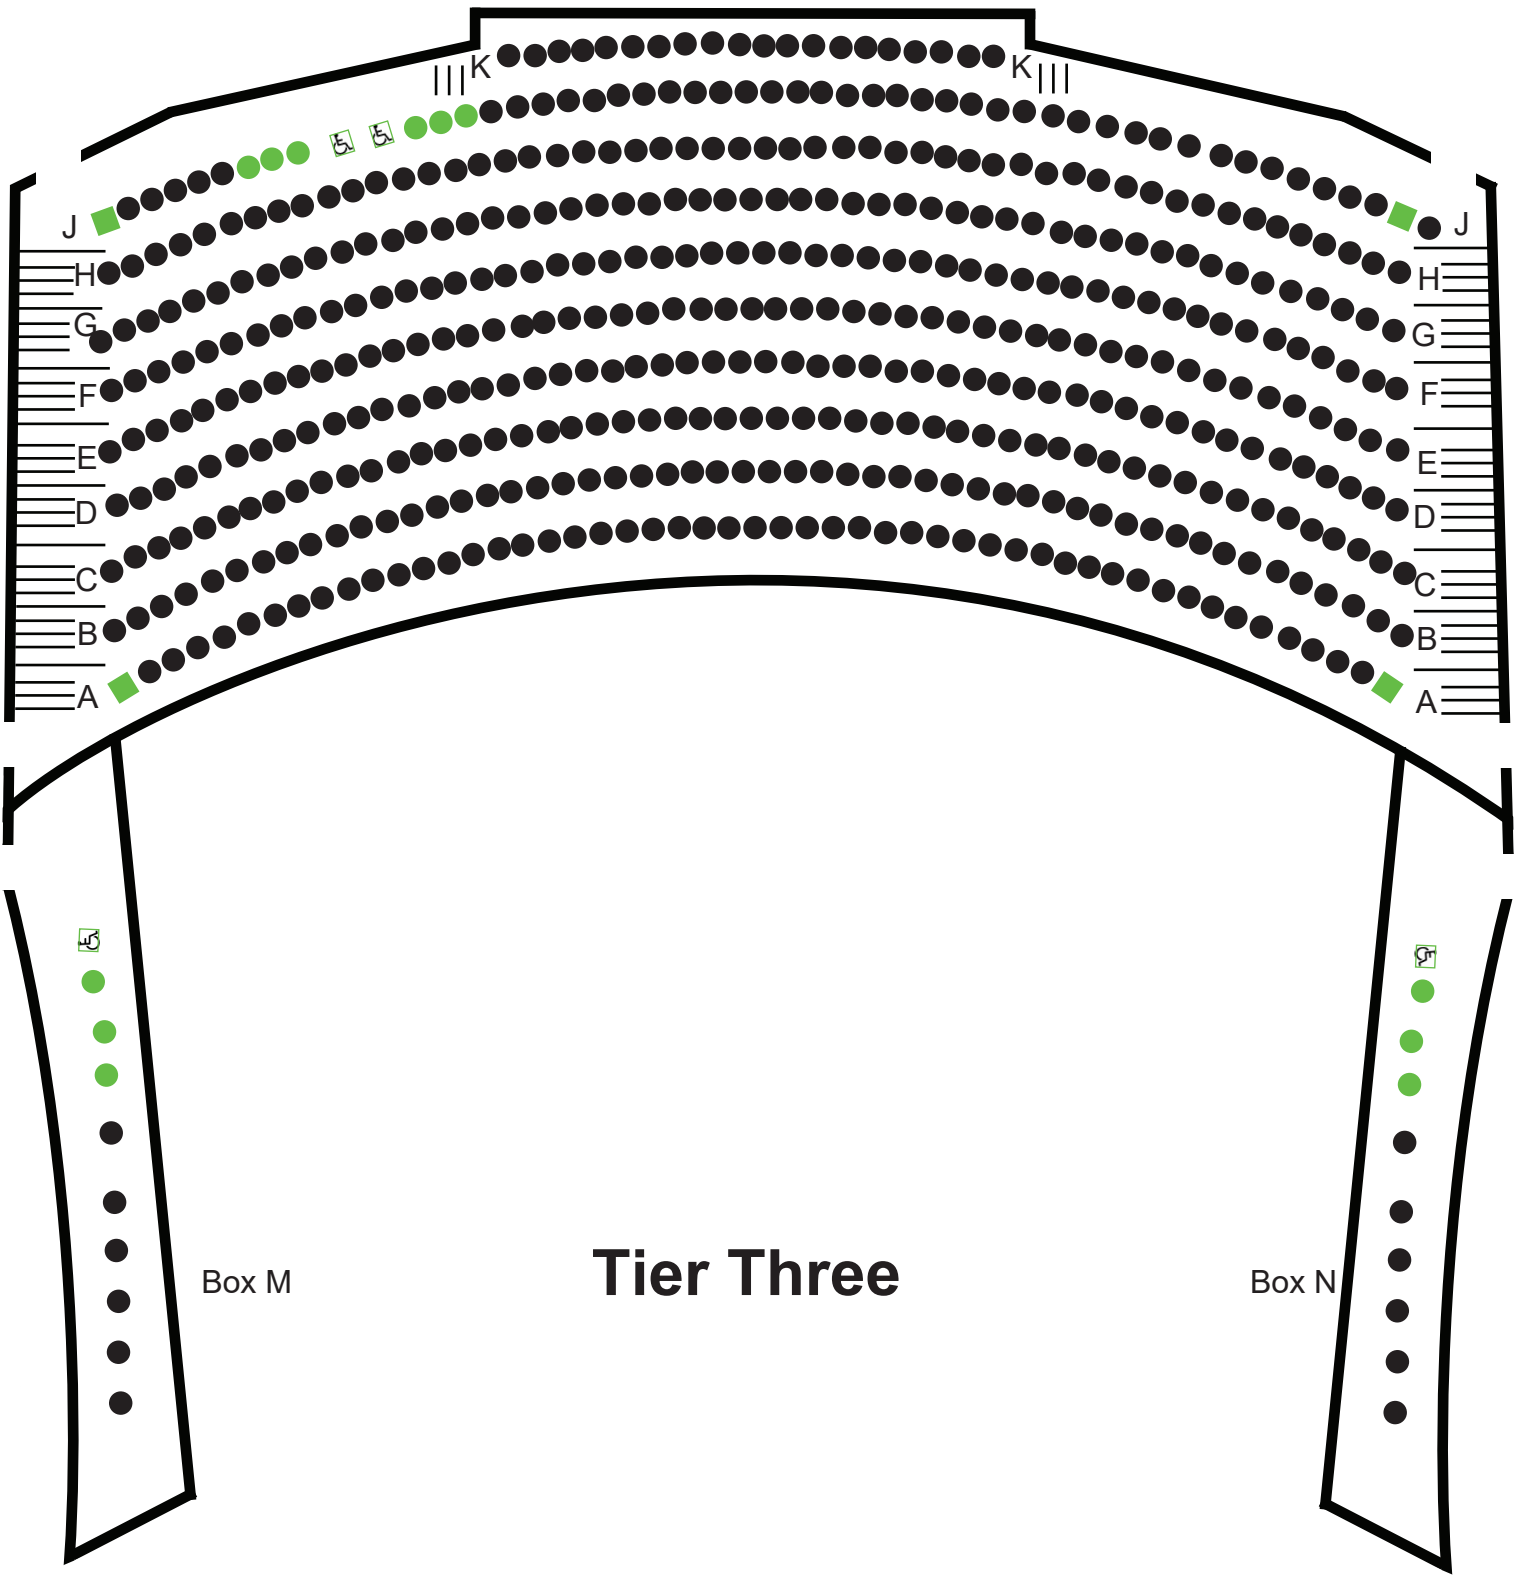

Delta Hall at The Eccles Theater

Tier Two

STAGE

Box M

Tier Three

Box N

STAGE