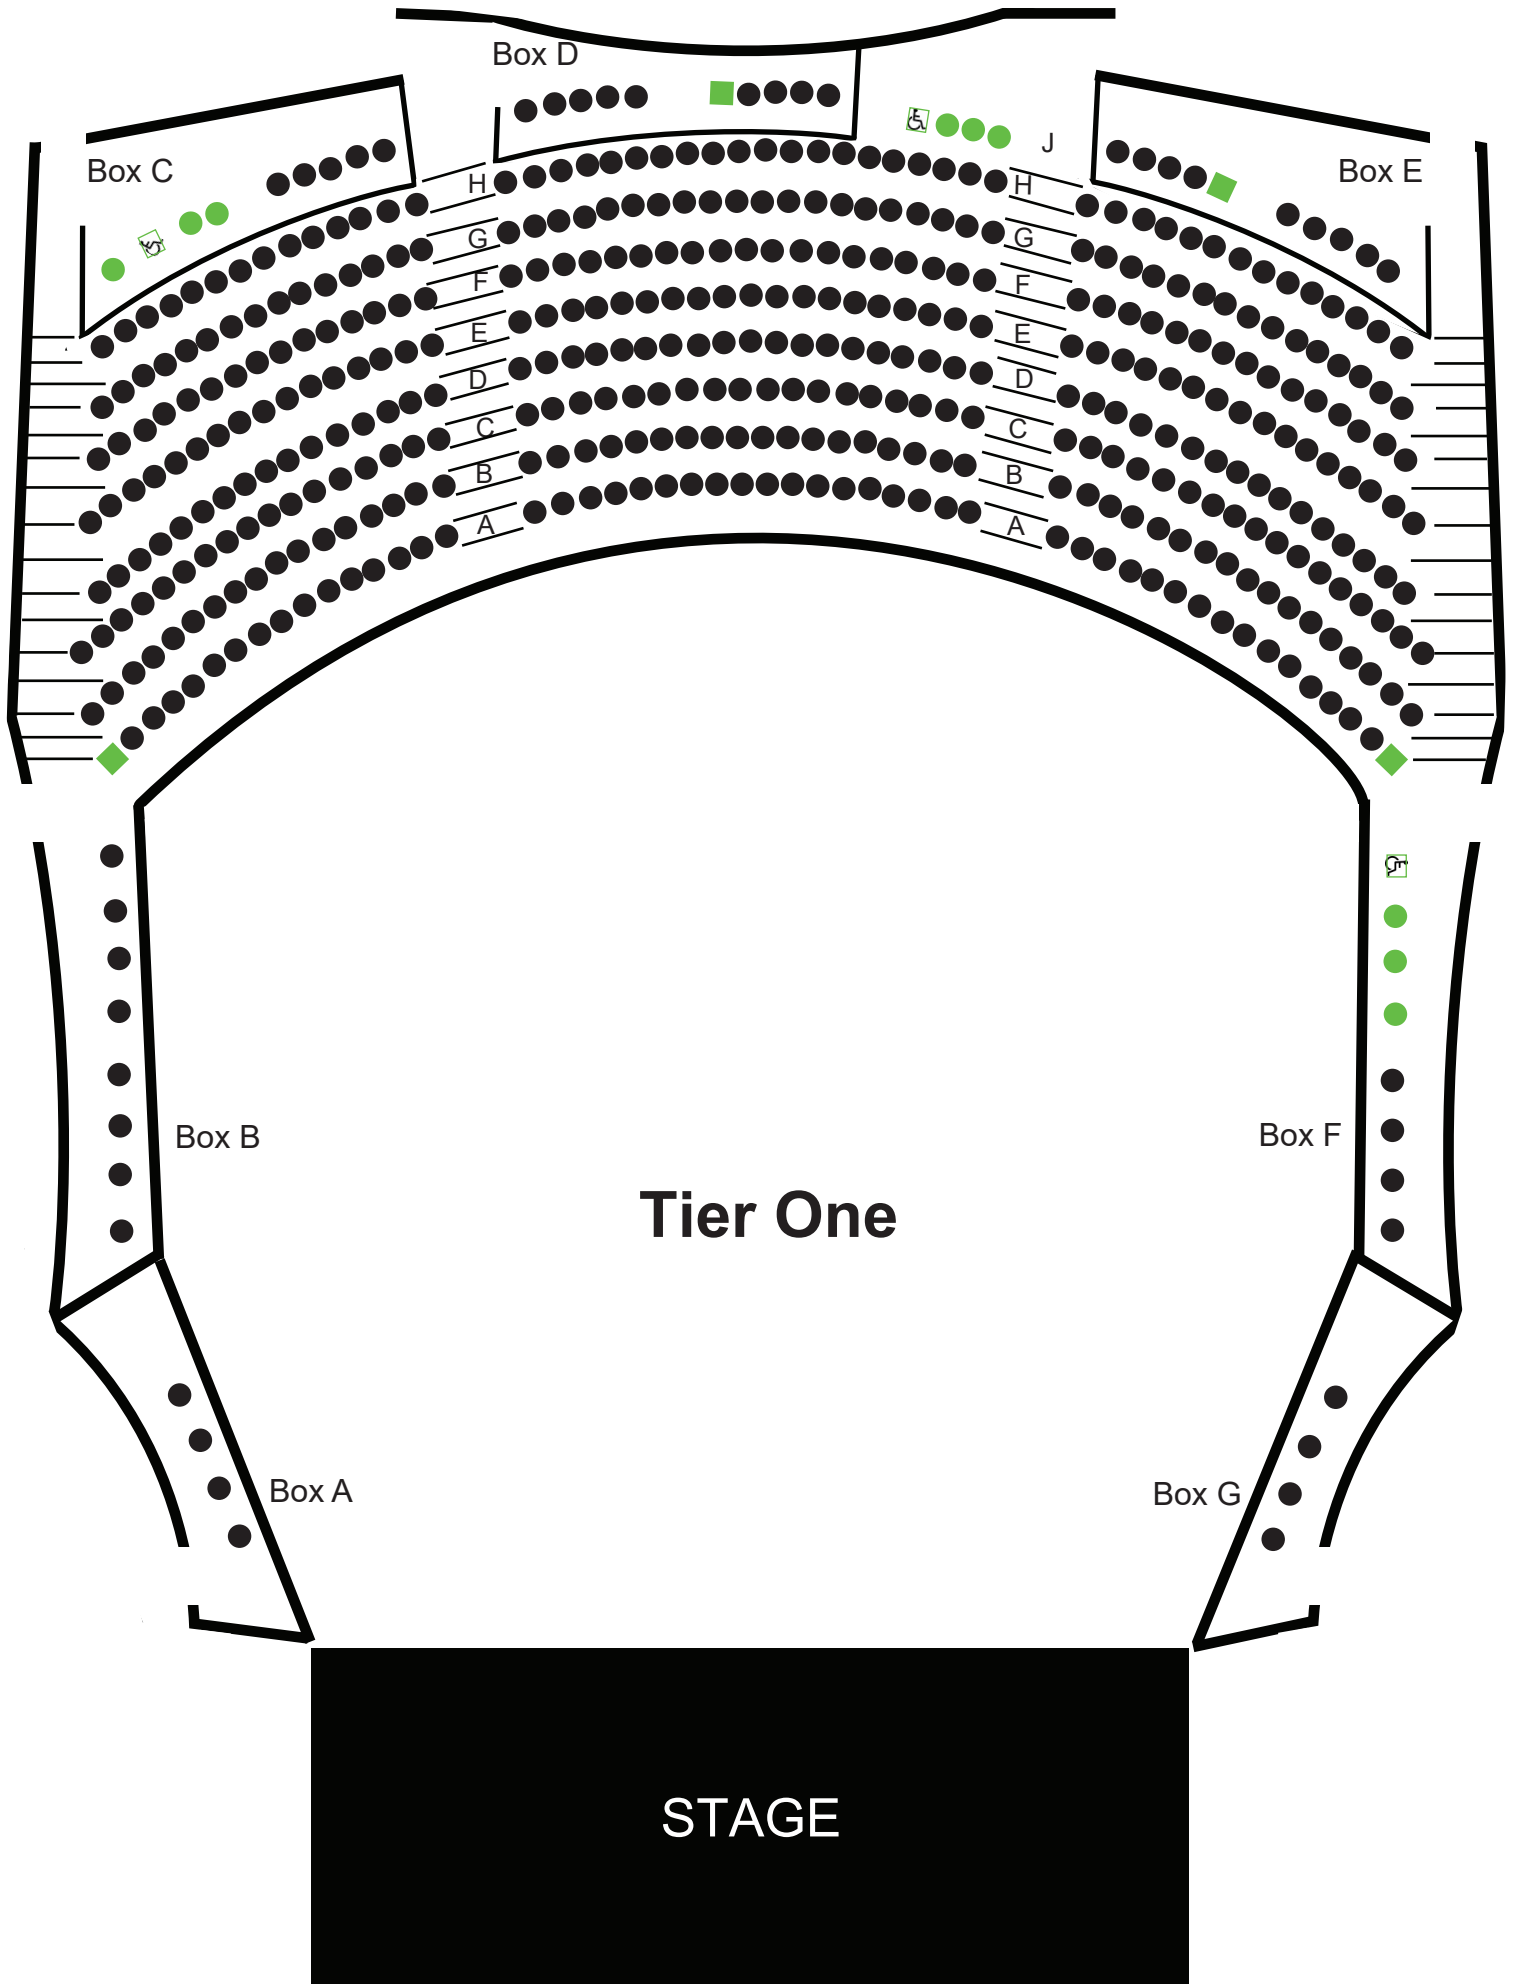

Delta Hall at The Eccles Theater

Tier Two

STAGE

Box M

Tier Three

Box N

STAGE